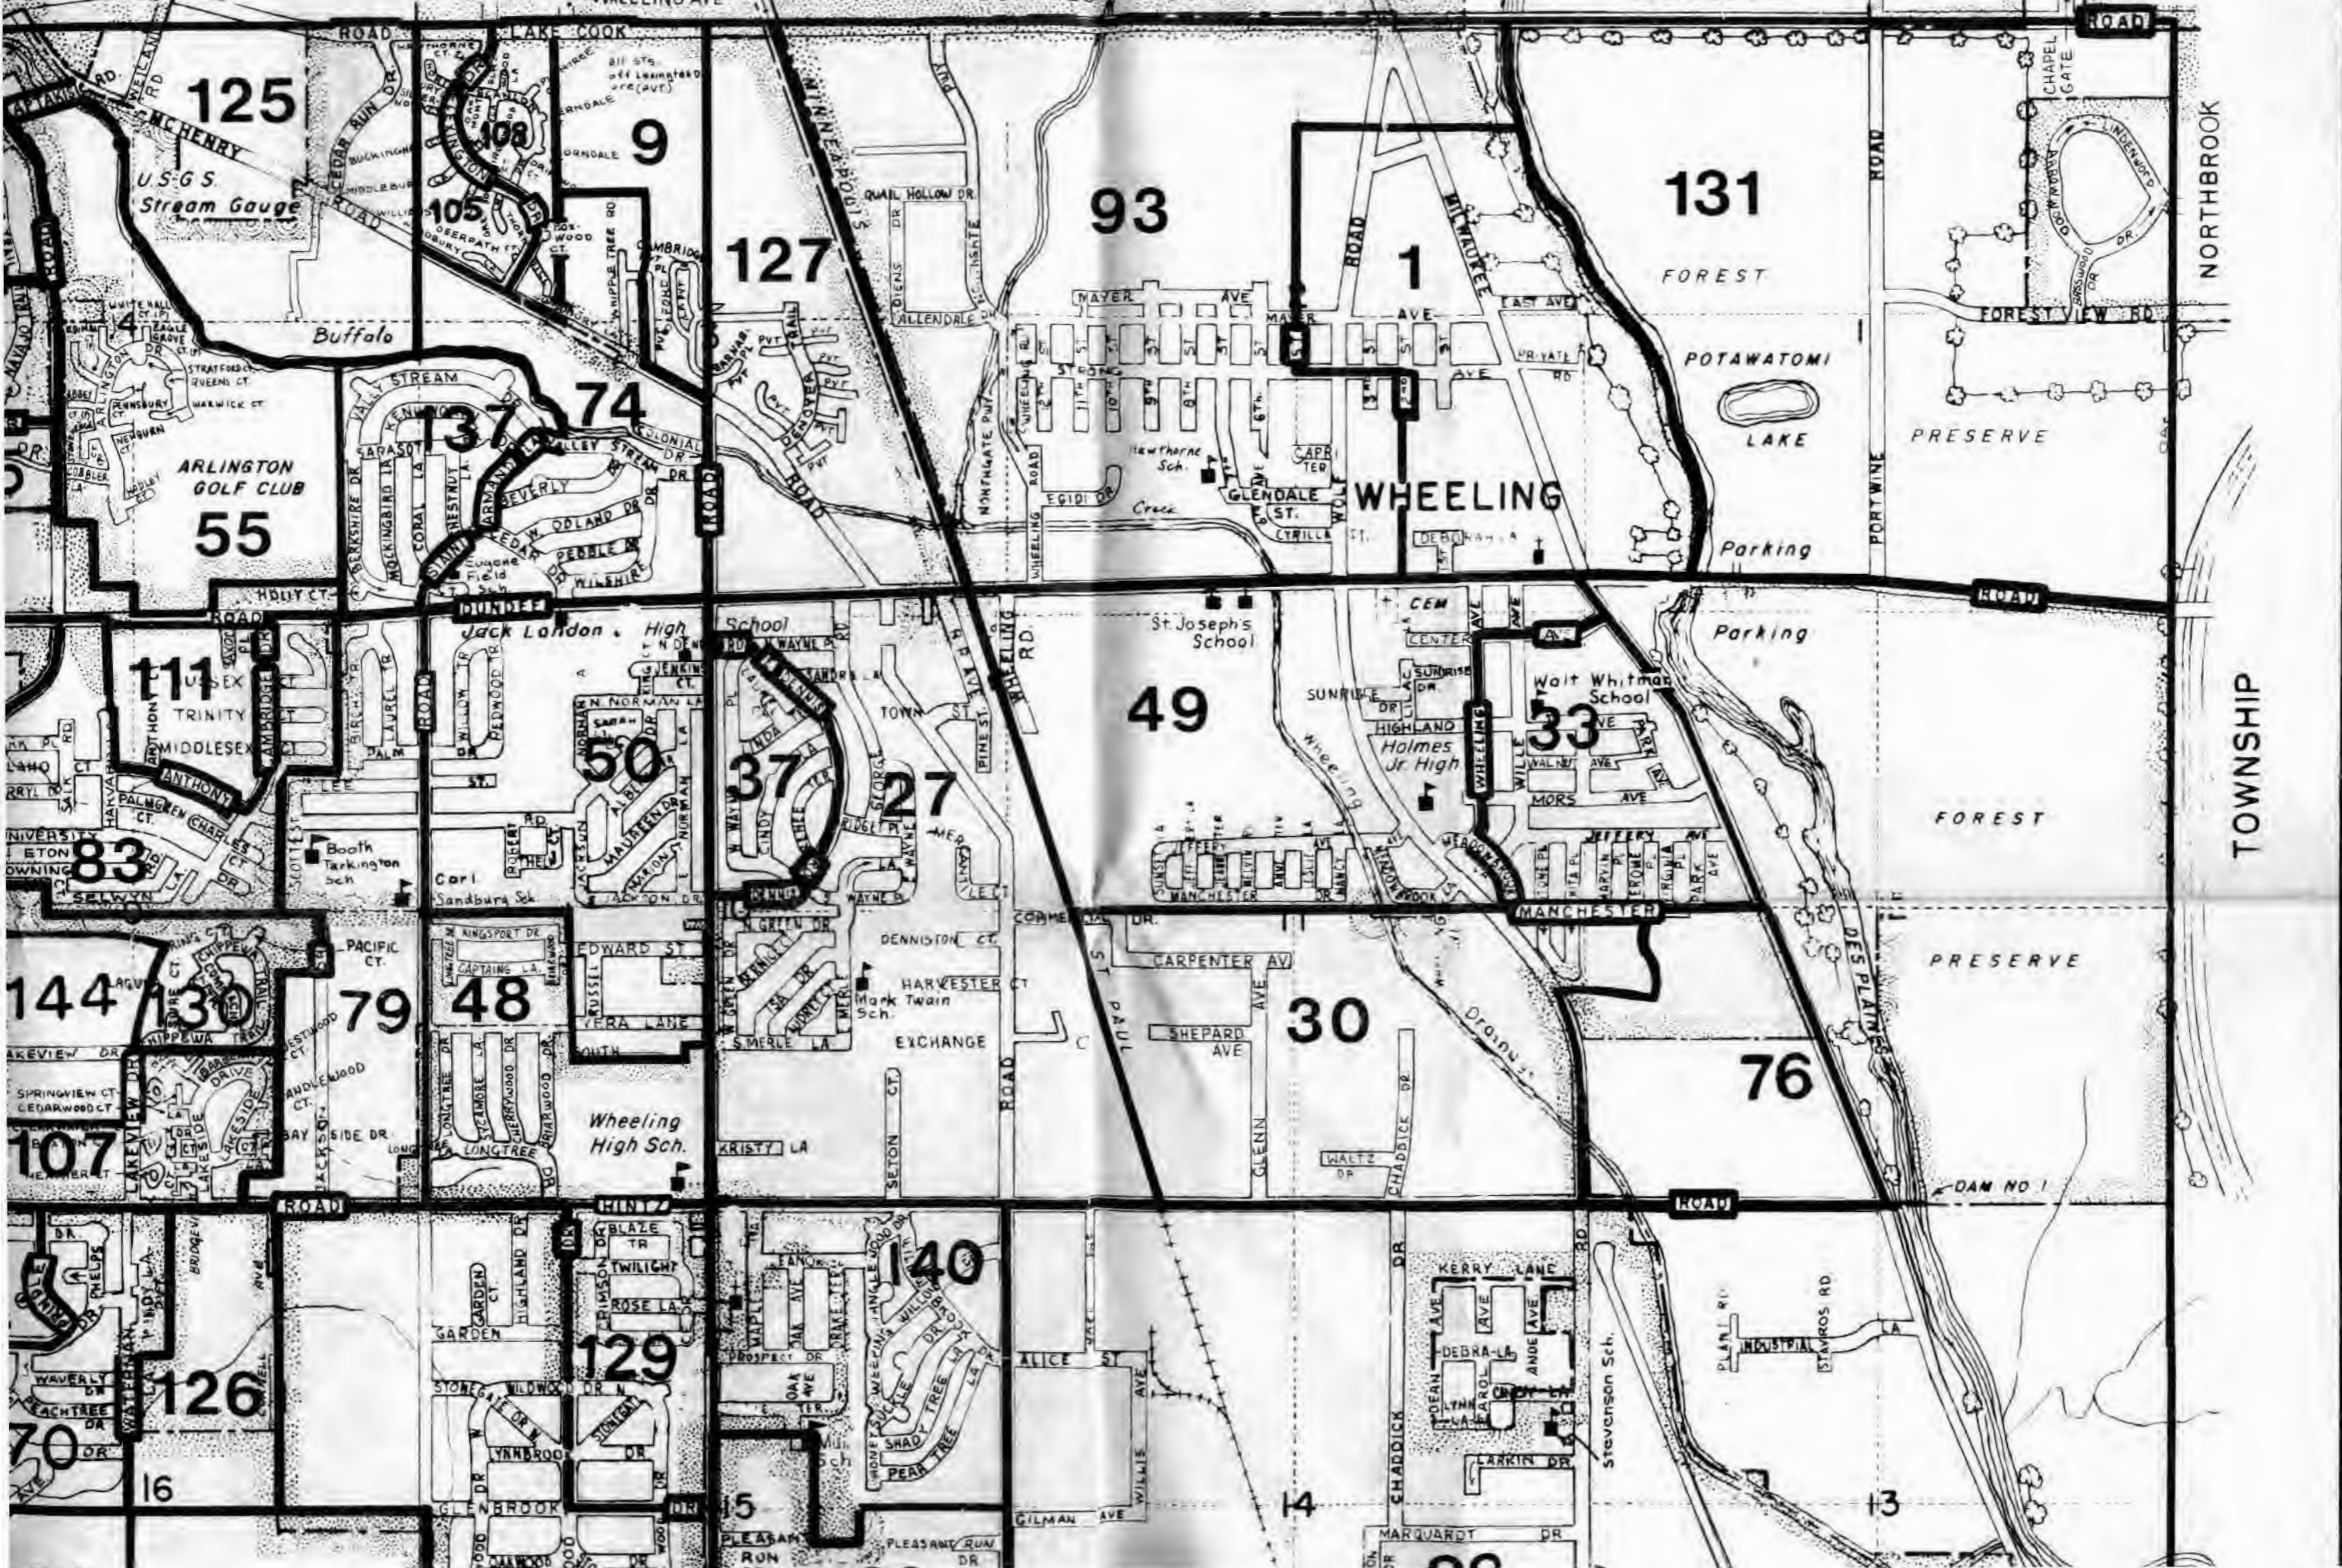

WHEELING TOWNSHIP

T. 42 N. R. 11 E.
 COOK COUNTY, ILLINOIS

BASE MAPS BY COURTESY OF THE
 COOK COUNTY HIGHWAY DEPT
 CHICAGO, ILLINOIS

REVISED: Sept. 1, 199

BUFFALO GROVE COUNTY RIVERWOODS

125

9

93

131

127

1

55

74

49

33

111

50

37

27

30

76

144

79

48

13

NORTHBROOK

TOWNSHIP

TOWNSHIP

T 42 N